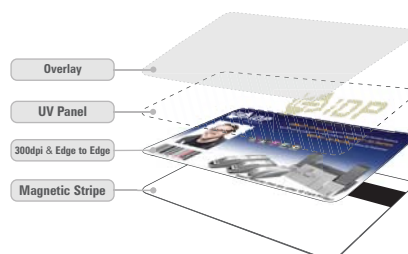

IDP Corp., Ltd.

#601, 50, Digital-ro 33-gil,
Guro-gu, Seoul, Korea 08377

T +82-2-6099-3700

F +82-2-6099-3717

E sales@idp-corp.com

IDP Middle East

13F, Jafza View 18, Downtown
Jebel Ali P.O.Box 17588,
Dubai U.A.E.

T +971-4-889-5900

E mea@idp-corp.com

IDP Americas, Inc.

1485 S County Trail, Unit 306
East Greenwich, RI 02852
U.S.A.

T +1-401-400-7111

F +1-401-667-7445

E sales@idpamericas.com

www.idp-corp.com